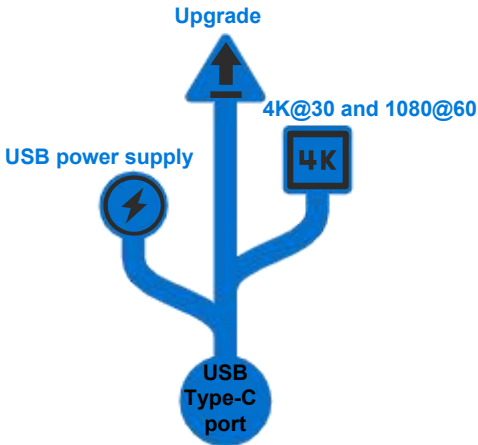

## ePTZ

Electronic Pan-Tilt-Zoom.

---

Support both **Landscape** and **Portrait** video display, flexible to meet different application.

---

# USB Type-C Port

A USB Type-C cable provides video output, camera control, power supply, and program upgrade.