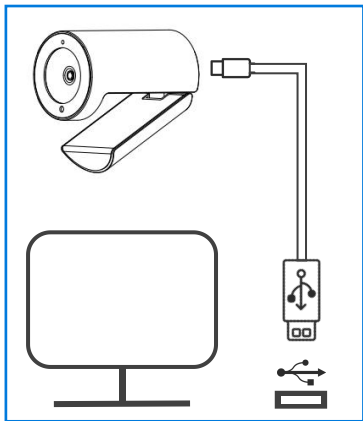

Connection

1. Connect your computer to the webcam via the included USB Type-C cable (1.5m).

2. Plus and play, no need to install any driver, supports the standard UVC protocol.
3. The LED will light up when the app is using the webcam.