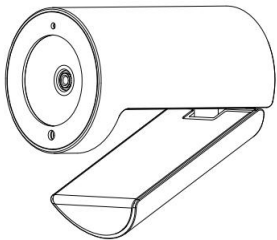

4K Auto Focus Webcam

User Manual V1.0