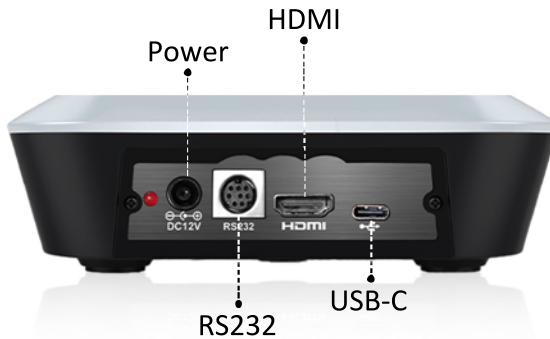

Power via USB-C port.

It works with any of your favorite conferencing software, totally plug and play, and user-friendly.

### ◆ Power via USB-C

Meet+ 10x can power via a USB-C port directly, with no need for the power supply adaptor, which makes deployment even more simple, a single cable enables power, video, and control.

## General

Input Voltage	5V 1000mA(via USB type C)/ DC: 12V 2A(via Power Adapter)
Power Consumption	DC: 12V 2A(Pmax=7W)
Operating Temperature	-10°C~50°C
Operating Humidity	≤80%
Color	Silver
Dimension (LxWxH)	148mmx132mmx162mm
Net Weight	0.9kg(2LBS)
Accessory	Power adapter, Power cable, 3m USB Type-C cable, manual, warranty card