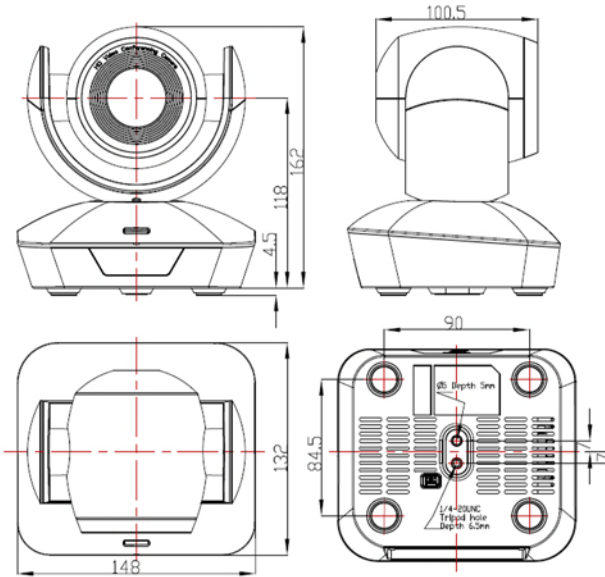

# Specification

Camera	Meet+ 10
Part Number	TLC-1000-HU2-10
Sensor	1/2.8 inch, 2.4 MP CMOS Panasonic sensor
Zoom	10x optical zoom + 12x digital zoom
Lens	f= 4.7~47mm , F1.6-3.0
Horizontal View Angle	62.5°(wide)- 6.43°(tele)
Vertical Viewing Angle	40.1°~ 4.1°
Diagonal Viewing Angle	69.7° ~ 7.56°
Minimum Working Distance	Wide: 0.5m; Tele: 1m
S/N Ratio	≥50dB
Video Format	HDMI: 1920*1080P60/59.94/50/30/29.97/25/24; 1920*1080I60/59.94/50; 1280*720P60/59.94/50/30/29.97/25
	USB 2.0 Type-C: MJPG:1920*1080P60; 1280*960P60; 1280*720P60; 1024*768P60; 800*600P60; 640*480P30; 320*240P60; YUY2:640*480P30; 320*240P30
Image Parameters	
Noise Reduction	2D&3D
Minimum lux	0.7Lux (50 IRE Max AGC,1/30, F1.8)
White Balance	Auto / Manual / Indoor / Outdoor / C.T. / PUSH
Exposure	Auto/Manual/Shutter Priority/Iris Priority/Brightness Priority
Anti-Flicker	OFF, 50Hz, 60Hz
Image Flip	Support
Mirroring	Support
Focus	Auto/Manual
Iris	Auto/Manual
Electronic shutter	Auto/Manual
Gamma	Support
WDR	Support
Pan/Tilt Movement	
Preset	Remote controller: 10; Serial port: 128; Accuracy: 0.1°
Pan Rotation Angle	-170°~+170°
Tilt Rotation Angle	-30°~+90°
Pan Rotation Speed	0.1°~120°s
Tilt Rotation Speed	0.1°~80°/s

## General

Input Voltage	5V 1000mA(via USB type C)/ DC: 12V 2A(via Power Adapter)
Power Consumption	DC: 12V 2A(Pmax=7W)
Operating Temperature	-10°C~50°C
Operating Humidity	≤80%
Color	Silver
Dimension (LxWxH)	148mmx132mmx162mm
Net Weight	0.9kg(2LBS)
Accessory	Power adapter, Power cable, 3m USB Type-C cable, manual, warranty card