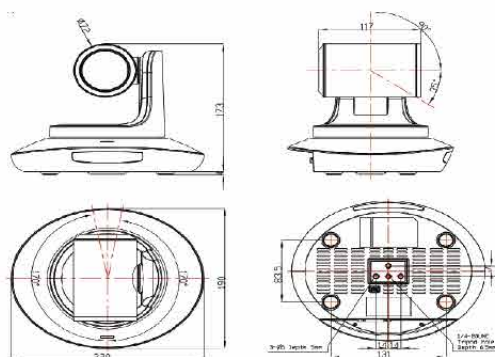

Output Interface

Dimension (unit: mm)

TECHNICAL SPEC

Model Number	TLC-300-IP-20(NDI)			
Sensor	1/2.8 inch, 5mega pixel high quality Sony CMOS sensor			
	HDMI	NDI HX	SDI	USB3.0
Video Format	1920*1080p60/50/30/25, 1280*720p60/50/30/25, 1920*1080i60/50	Main stream 1920*1080@30 1280*720@30 Sub stream: 1280*720p30 1024*576p30 640*360p30	1920*1080p60/50/30/25, 1280*720p60/50/30/25, 1920*1080i60/50	USB3.0 : 1920*1080p60/50/30/25, 1280*720p60/50/30/25, 1024*576p30 USB2.0 : 1024*576p30, 960*540p30,640*360p30, 352*288p30
Zoom	20x optical zoom & 2x digital zoom			
FOV	61 ° (diagonal)			
F.no.	Wide: F1.5(Wide)~3.0 (Tele)			
Focal Length	f = 5.2(near) ~ 98mm(far)			
Preset	10 via remote controller; 128 via serial port; preset precision:0.1 °			
Rotation Angle	Pan: -170 ° ~ +170 ° ; Tilt: -30 ° ~ +90 °			
Rotation Speed	Pan: 0 ° ~120 ° /s ; Tilt: 0 ° ~80 ° /s			
Control Port	NDI HX/ RS232 / RS485			
Video Port	NDI HX/3G-SDI/HDMI/USB3.0			
Network Speed	1000M			
Noise Reduction	2D&3D			
SNR	>50dB			
Minimum LUX	0.01 LUX			
White Balance	Auto / Manual/Auto Tracking/OnePush/Indoor/Outdoor/			
Anti Flicker	50Hz/60Hz/OFF	D/N Mode	Supported	
Gamma	Supported	Mirror Image	Supported	
PanTilt Flip	Supported	Iris	Auto / Manual	
Electric Shutter	Auto / Manual/	BLC	Auto / Manual	
Video Encoding	H.264/H.265	Focus	Auto / Manual	
Bit Rate Control	Variable Bit Rate, Constant Bit Rate			
Video Bit Rate	1024Kbps~10240bps			
Frames	50HZ:1fps~30fps 60HZ:1fps~30fps			
IP Protocol	TCP/IP, HTTP, RTSP, RTMP, ONVIF, DHCP, VISCA over IP (UDP&TCP), HTML5			
POE	Supported			
Input Voltage	DC12V, 2A			
Dimension/Weight	220mm × 173mm × 190mm/1.25KGS (2.8LBS)			