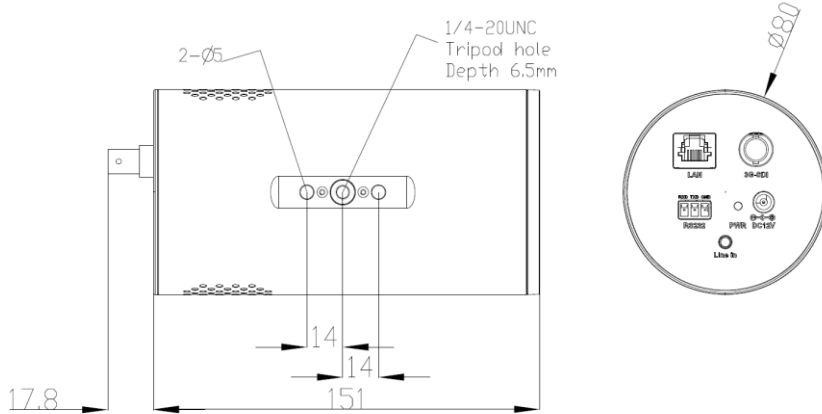

Advantages

- Adopts most advanced DSP, 1/2.5 inch 8.5MP sensor, to provide 3840x2160 30fps ultra HD video resolution;
- 4K wide angle optical lens: 5x optical zoom+4x digital zoom, 85 degree wide field of view;
- IP and 3G-SDI output video simultaneously, 4K video over IP;
- Support Line-In;
- Support POE: easy to use one RJ45 cable to get video, control and power supply;
- Support fast video switching: only 3 seconds needed;
- Special Focusing Algorithm: fast and precise focusing performance when zooming or moving;
- Strong and durable mechanism design;
- Live RTMP streaming, streaming to YouTube Live and Facebook Live directly.
- Standard VISCA, VISCA over IP protocol control;
- Supplied with functional IR remote controller, can set IP address via OSD menu;
- 128 presets;
- WDR, 3D Noise Reduction feature;
- Image flip function, support upside-down installation;
- Works in multiple browsers directly without any plug-in.

Output Interface

Dimensional Drawing (mm)

Technical Spec

Model	TLC-600-IP-5-4K	
Sensor	1/2.5 inch, 8.5 mega pixel high quality CMOS sensor	
Video Format	IP	SDI
	Main stream: 3840x2160P30,1080P30, 720P30,1024X576P30 Sub stream: 1080P30,720P30,1024X576P30	1080p60/50/30/25; 720p60/50/30/25;
Optical Zoom	5X	
Digital Zoom	4X	
FOV	26.5°(Tele) ~85° (Wide)	
F.no.	Wide: 2	Tele : 2.8
Min. Focus Distance	Wide: 0.3m	Tele: 1.5m
Preset	10 via remote controller; 128 via serial port;(only save optical zoom and focus position)	
Control Port	RS232 /RJ45	
Video Port	IP/3G-SDI	
Audio Port	Line In	
Network Speed	1000M	
Noise Reduction	2D&3D	
SNR	>50dB	
Focal Length	F=2.8(near)~14mm(far)	
Minimum Lux	0.1 lux	
White Balance	Auto / Manual/Auto Tracking/OnePush/Indoor/Outdoor/Sodium/Fluorescent	
Anti Flicker	OFF/50Hz/60Hz	
D/N Mode	Supported	
Gamma	Supported	
Mirror Image	Supported	
Pan Tilt Flip	Supported	